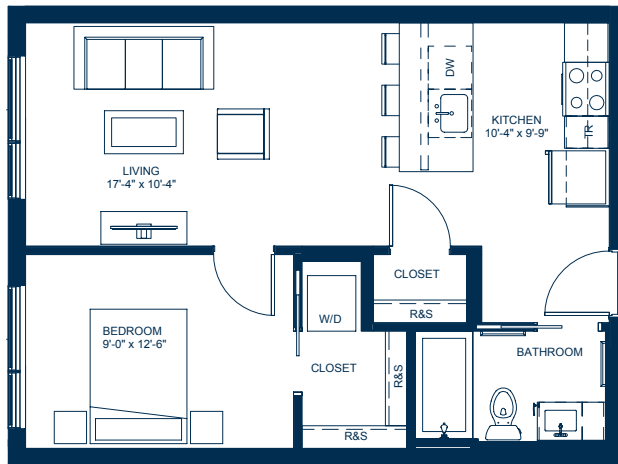


COLLIE

1 Bedroom / 1 Bathroom
574/578 Square Feet

Floor plans are artist renderings.
Subject to change.

odie

COLLIE 1 Bedroom / 1 Bath / 574/578 Sq. Ft.

odie

607 WEST 28TH STREET • MINNEAPOLIS, MN 55405 / 952-243-2454 / odieapartments.com

Floor plans are artist renderings. Subject to change. 