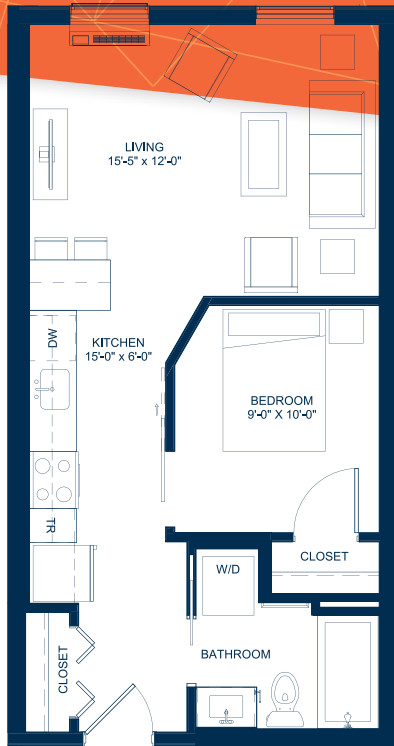


SCOTTY

1 Bedroom Alcove / 1 Bathroom
525/512 Square Feet

Floor plans are artist renderings.
Subject to change.

odie

SCOTTY 1 Bedroom Alcove / 1 Bath / 525/512 Sq. Ft.

TYPICAL LEVEL

- 6
 - 5
 - 4
 - 3
 - 2
 - 1
- LEVELS**