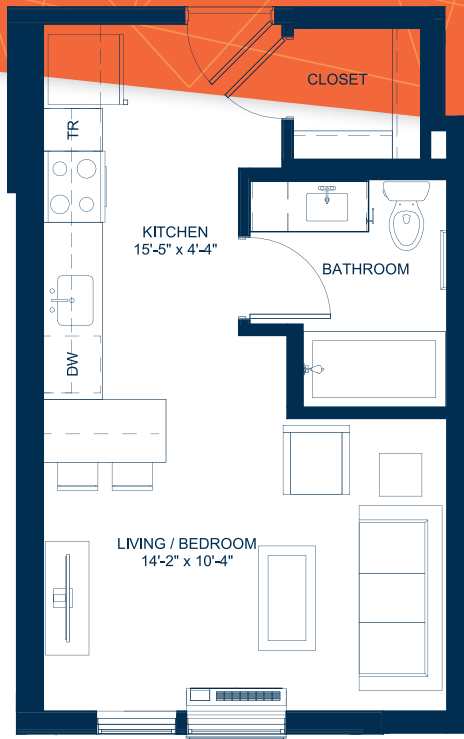


POMERANIAN

Studio / 1 Bathroom
375 Square Feet

Floor plans are artist renderings.
Subject to change.

odie

POMERANIAN Studio / 1 Bath / 375 Sq. Ft.

odie

607 WEST 28TH STREET • MINNEAPOLIS, MN 55405 / 952-243-2454 / odieapartments.com

Floor plans are artist renderings. Subject to change. 